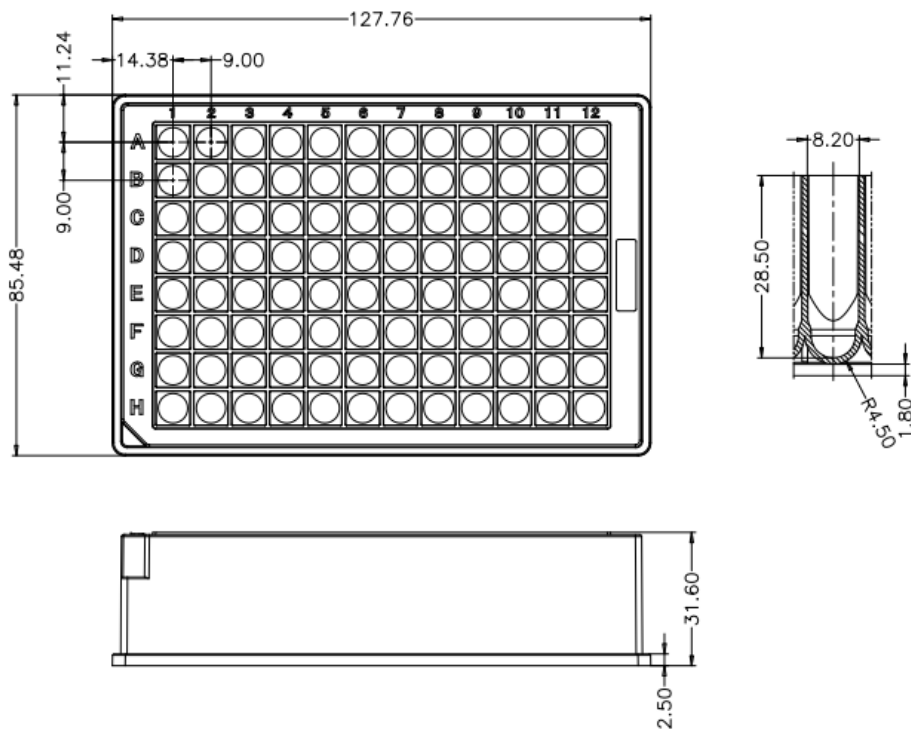

Head Office No. 530, Xida Road, Meicun Industrial Park, Xinwu District, Wuxi, Jiangsu, China
Tel: +86+ 510-6800 6788 Email: info@nest-wuxi.com
Online: www.cell-nest.com

Oversea NEST USA (New Jersey/ Phoenix)
NEST scientific 株式会社 (Yokohama, Japan)
NEST Scientific Europe B.V (Netherlands)
Nest Scientific (MENA) FZE (Sharjah, United Arab Emirates)