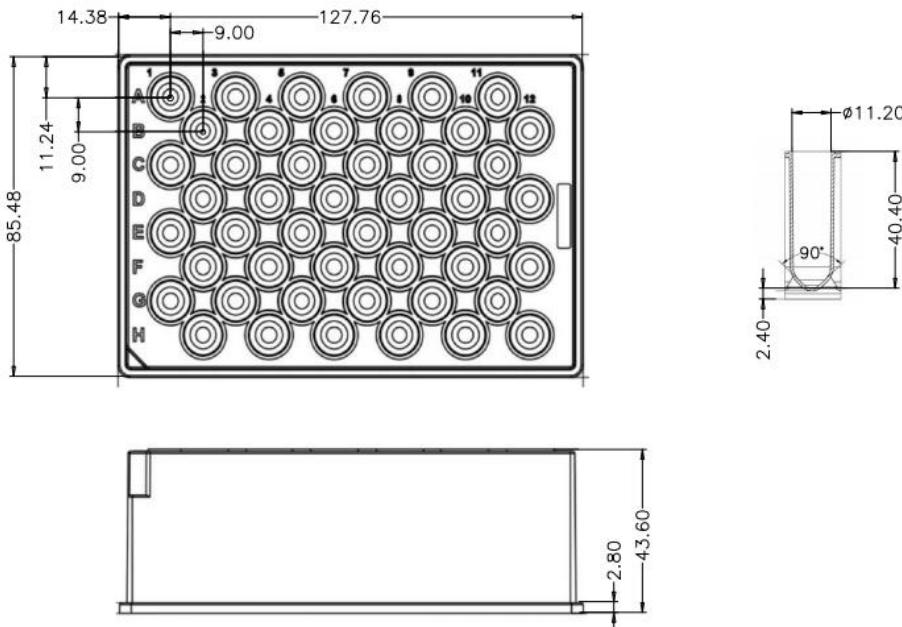

Head Office No. 530, Xida Road, Meicun Industrial Park, Xinwu District, Wuxi, Jiangsu, China
Tel: +86+ 510-6800 6788 Email: info@nest-wuxi.com
Online: www.cell-nest.com

Oversea NEST USA (New Jersey/ Phoenix)
NEST scientific 株式会社 (Yokohama, Japan)
NEST Scientific Europe B.V (Netherlands)
Nest Scientific (MENA) FZE (Sharjah, United Arab Emirates)