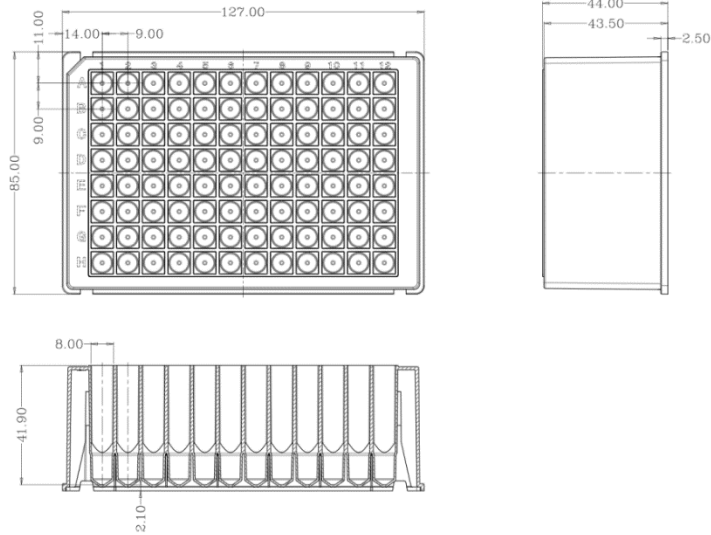

Cat.No.503621/503021:

503021

Cat.No.:500621/500021:

500021