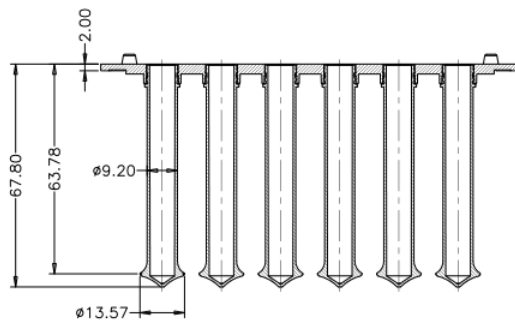

Cat.No.:510011/510001/509001:

Head Office No. 530, Xida Road, Meicun Industrial Park, Xinwu District, Wuxi, Jiangsu, China
Tel: +86+ 510-6800 6788 Email: info@nest-wuxi.com
Online: www.cell-nest.com

Oversea NEST USA (New Jersey/ Phoenix)
NEST scientific 株式会社 (Yokohama, Japan)
NEST Scientific Europe B.V (Netherlands)
Nest Scientific (MENA) FZE (Sharjah, United Arab Emirates)