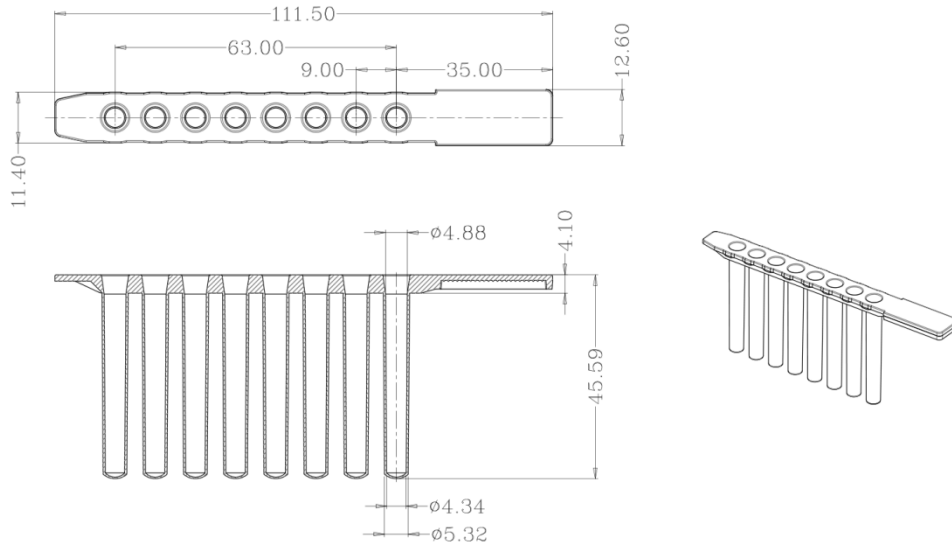

Cat.No.509211/509261:

509211

Cat.No.503361/503311:

503311