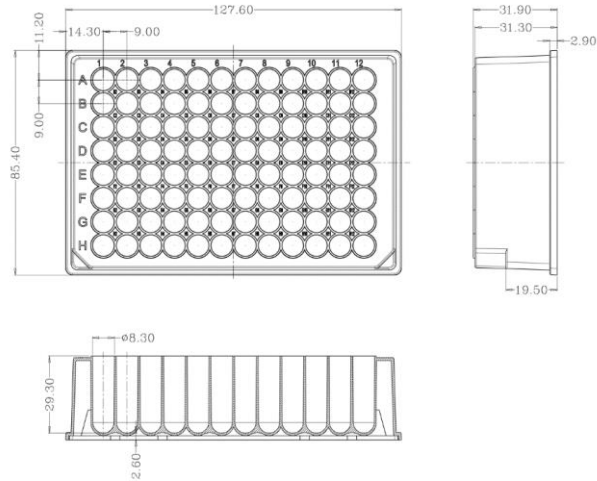

Cat.No.: 507001/507101

507001

Cat.No.:503102/503162

503102