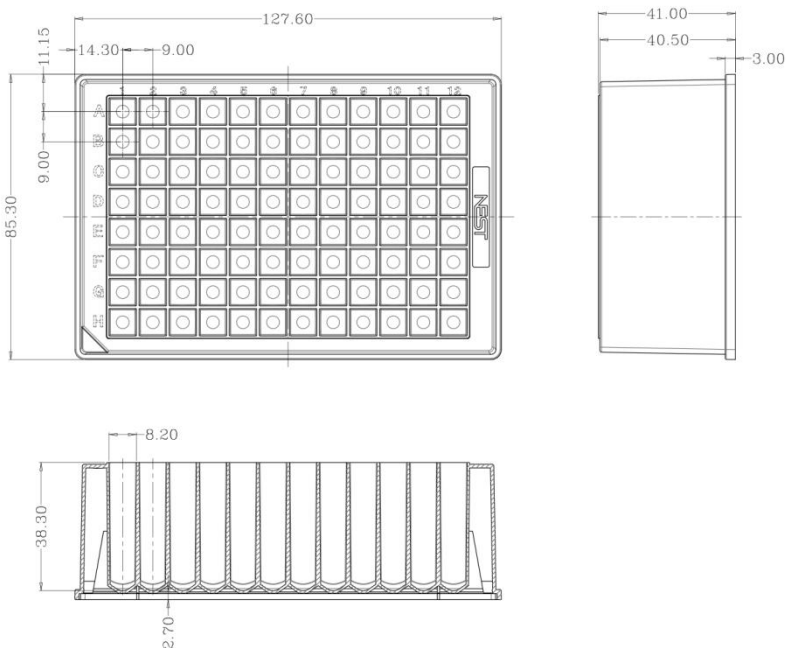

Head Office No. 530, Xida Road, Meicun Industrial Park, Xinwu District, Wuxi, Jiangsu, China
Tel: +86+ 510-6800 6788 Email: info@nest-wuxi.com
Online: www.cell-nest.com

Oversea NEST USA (New Jersey/ Phoenix)
NEST scientific 株式会社 (Yokohama, Japan)
NEST Scientific Europe B.V (Netherlands)
Nest Scientific (MENA) FZE (Sharjah, United Arab Emirates)