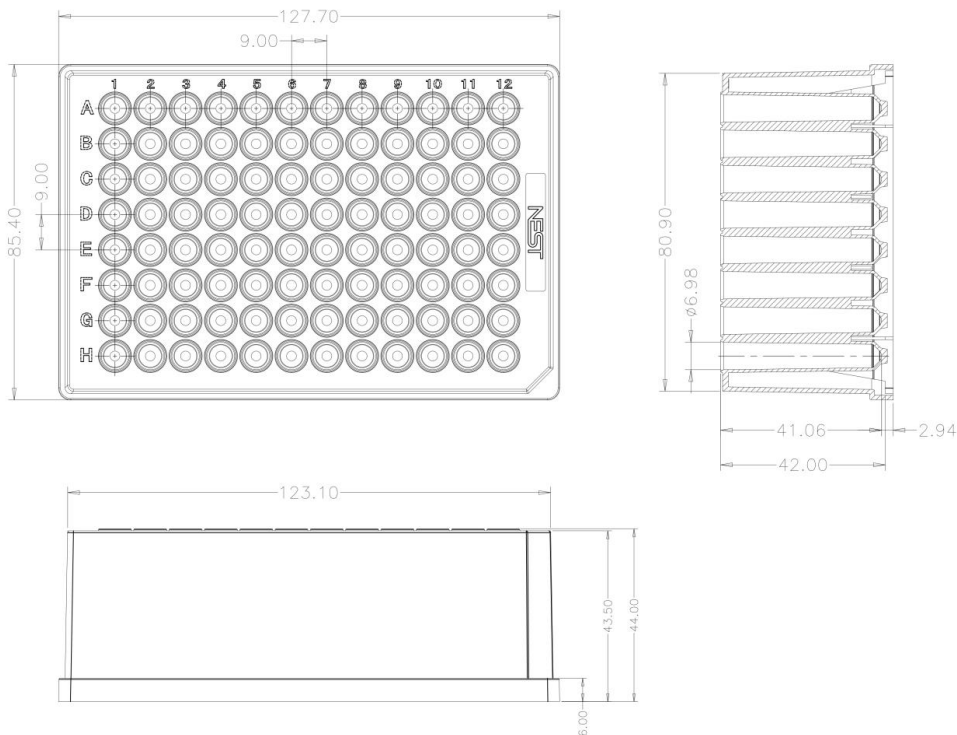

Cat.No.502101/502601

Cat.No.:503001/503501:

503001