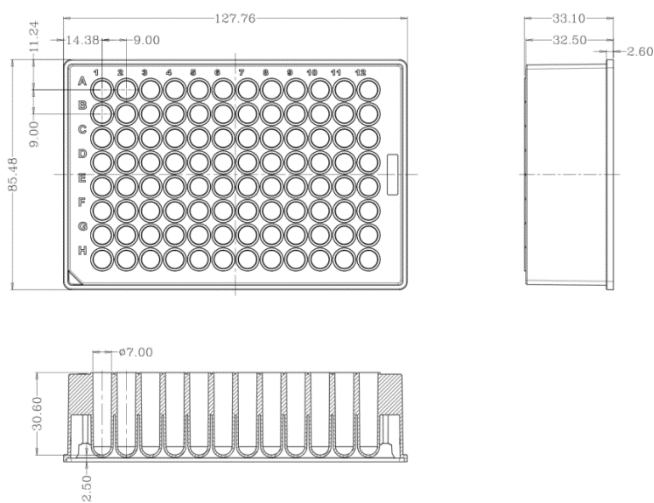

Head Office No. 530, Xida Road, Meicun Industrial Park, Xinwu District, Wuxi, Jiangsu, China
Tel: +86+ 510-6800 6788 Email: info@nest-wuxi.com
Online: www.cell-nest.com

Oversea NEST USA (New Jersey/ Phoenix)
NEST scientific 株式会社 (Yokohama, Japan)
NEST Scientific Europe B.V (Netherlands)
Nest Scientific (MENA) FZE (Sharjah, United Arab Emirates)