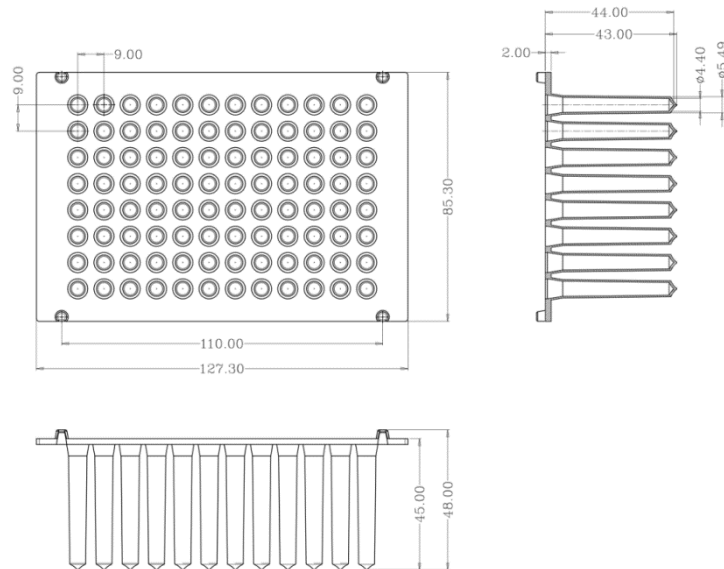

Head Office No. 530, Xida Road, Meicun Industrial Park, Xinwu District, Wuxi, Jiangsu, China
Tel: +86+ 510-6800 6788 Email: info@nest-wuxi.com
Online: www.cell-nest.com

Oversea NEST USA (New Jersey/ Phoenix)
NEST scientific 株式会社 (Yokohama, Japan)
NEST Scientific Europe B.V (Netherlands)
Nest Scientific (MENA) FZE (Sharjah, United Arab Emirates)