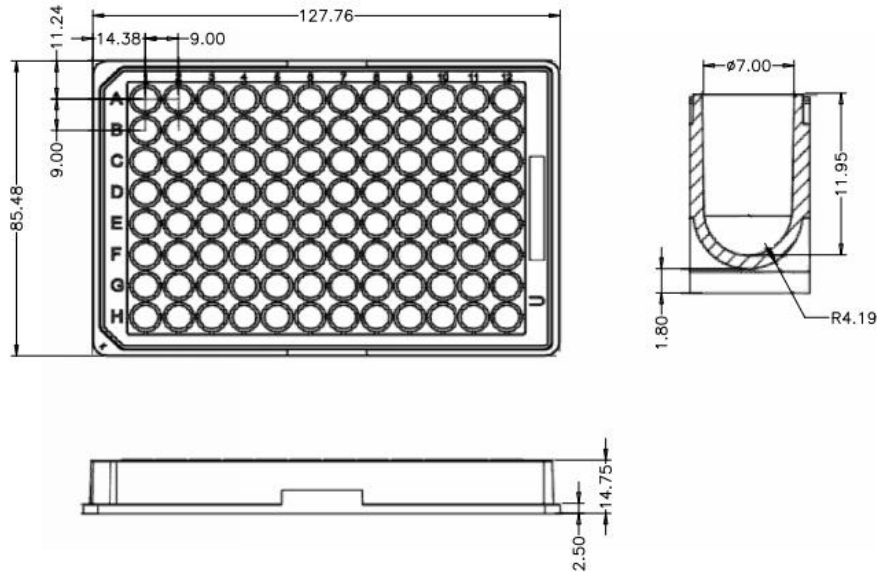

Cat.No. 501102

501102

Cat.No. 502002

502002