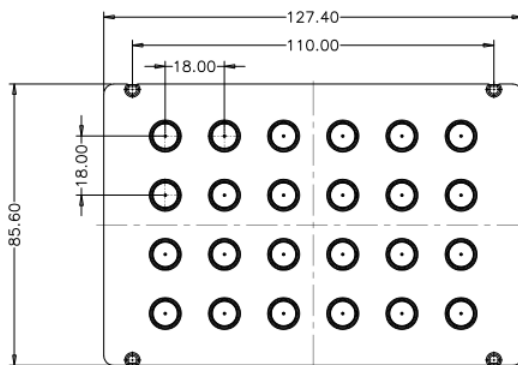

Cat.No.:510011/510001/509001:

Head Office No. 530, Xida Road, Meicun Industrial Park, Xinwu District, Wuxi, Jiangsu, China
Tel: +86+ 510-6800 6788 Email: info@nest-wuxi.com
Online: www.cell-nest.com

Oversea NEST USA (New Jersey/ Phoenix)
NEST scientific 株式会社 (Yokohama, Japan)
NEST Scientific Europe B.V (Netherlands)
Nest Scientific (MENA) FZE (Sharjah, United Arab Emirates)