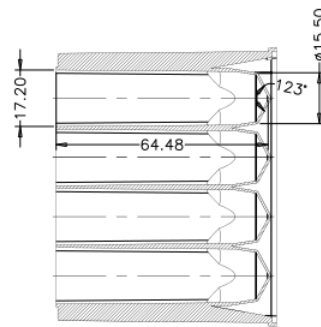

Cat.No.:510011/510001/509001:

Head Office No. 530, Xida Road, Meicun Industrial Park, Xinwu District, Wuxi, Jiangsu, China
Tel: +86+ 510-6800 6788 Email: info@nest-wuxi.com
Online: www.cell-nest.com

Oversea NEST USA (New Jersey/ Phoenix)
NEST scientific 株式会社 (Yokohama, Japan)
NEST Scientific Europe B.V (Netherlands)
Nest Scientific (MENA) FZE (Sharjah, United Arab Emirates)