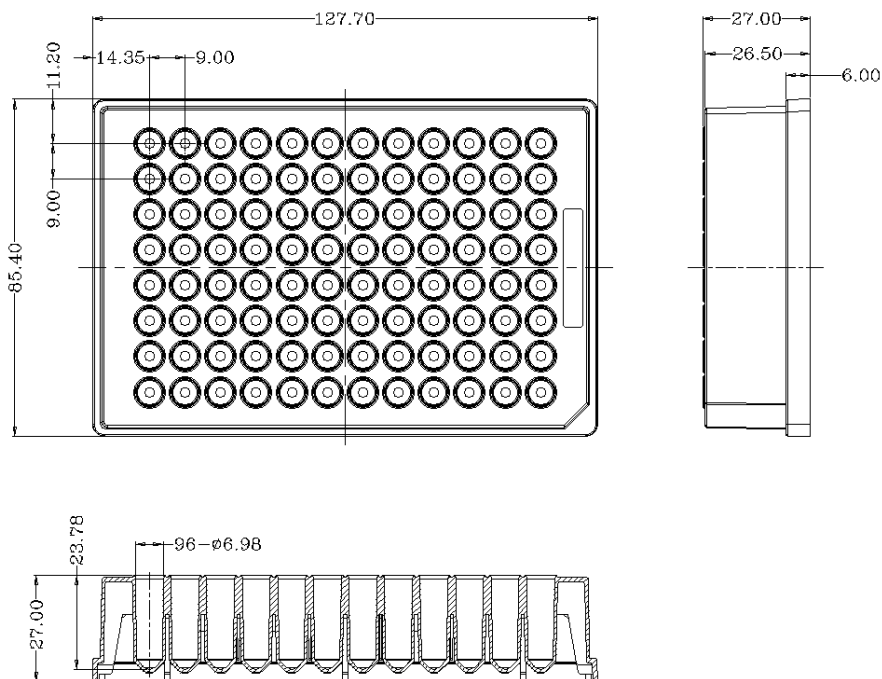

0.5 mL 96-Well Deep Well Plate, V-Bottom (501601/501101):

Head Office No. 530, Xida Road, Meicun Industrial Park, Xinwu District, Wuxi, Jiangsu, China
Tel: +86+ 510-6800 6788 Email: info@nest-wuxi.com
Online: www.cell-nest.com

Oversea NEST USA (New Jersey/ Phoenix)
NEST scientific 株式会社 (Yokohama, Japan)
NEST Scientific Europe B.V (Netherlands)
Nest Scientific (MENA) FZE (Sharjah, United Arab Emirates)