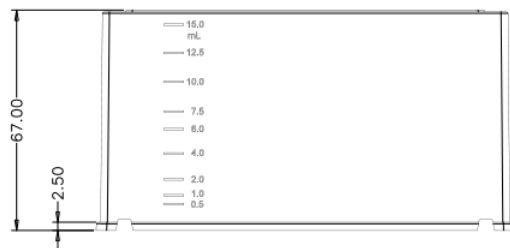

Cat.No.:510011/510001/509001:

Head Office No. 530, Xida Road, Meicun Industrial Park, Xinwu District, Wuxi, Jiangsu, China
Tel: +86+ 510-6800 6788 Email: info@nest-wuxi.com
Online: www.cell-nest.com

Oversea NEST USA (New Jersey/ Phoenix)
NEST scientific 株式会社 (Yokohama, Japan)
NEST Scientific Europe B.V (Netherlands)
Nest Scientific (MENA) FZE (Sharjah, United Arab Emirates)