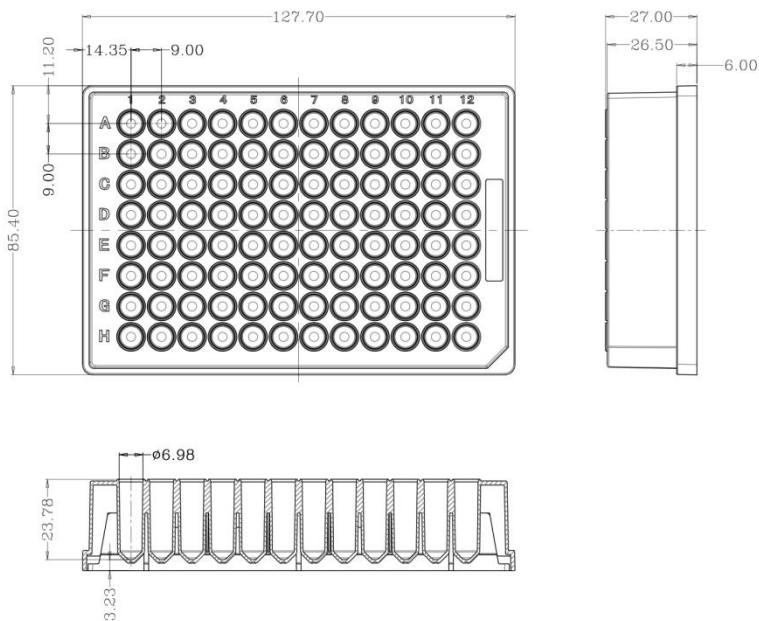

Technical Drawing

Cat.No.:501101/501601

501101

Cat.No.:502102/502162

502102