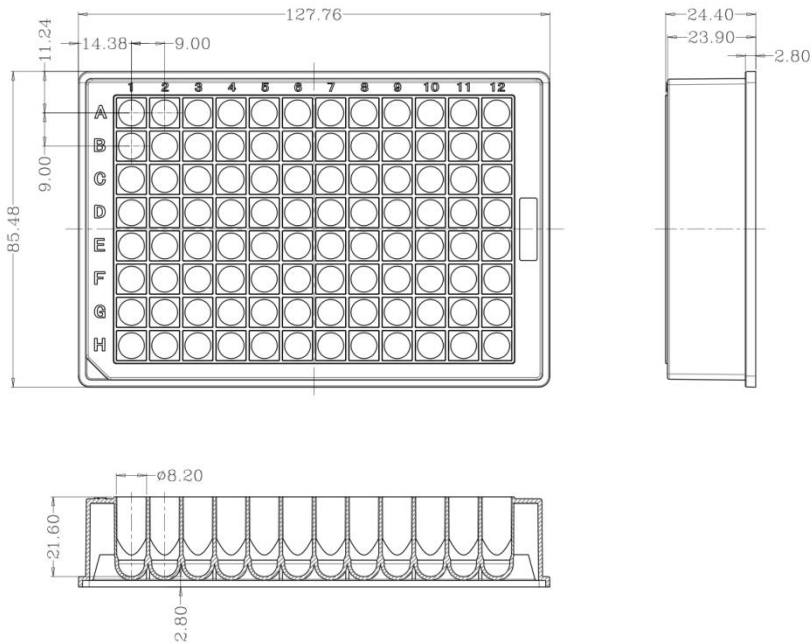

Head Office No. 530, Xida Road, Meicun Industrial Park, Xinwu District, Wuxi, Jiangsu, China
Tel: +86+ 510-6800 6788 Email: info@nest-wuxi.com
Online: www.cell-nest.com

Oversea NEST USA (New Jersey/ Phoenix)
NEST scientific 株式会社 (Yokohama, Japan)
NEST Scientific Europe B.V (Netherlands)
Nest Scientific (MENA) FZE (Sharjah, United Arab Emirates)