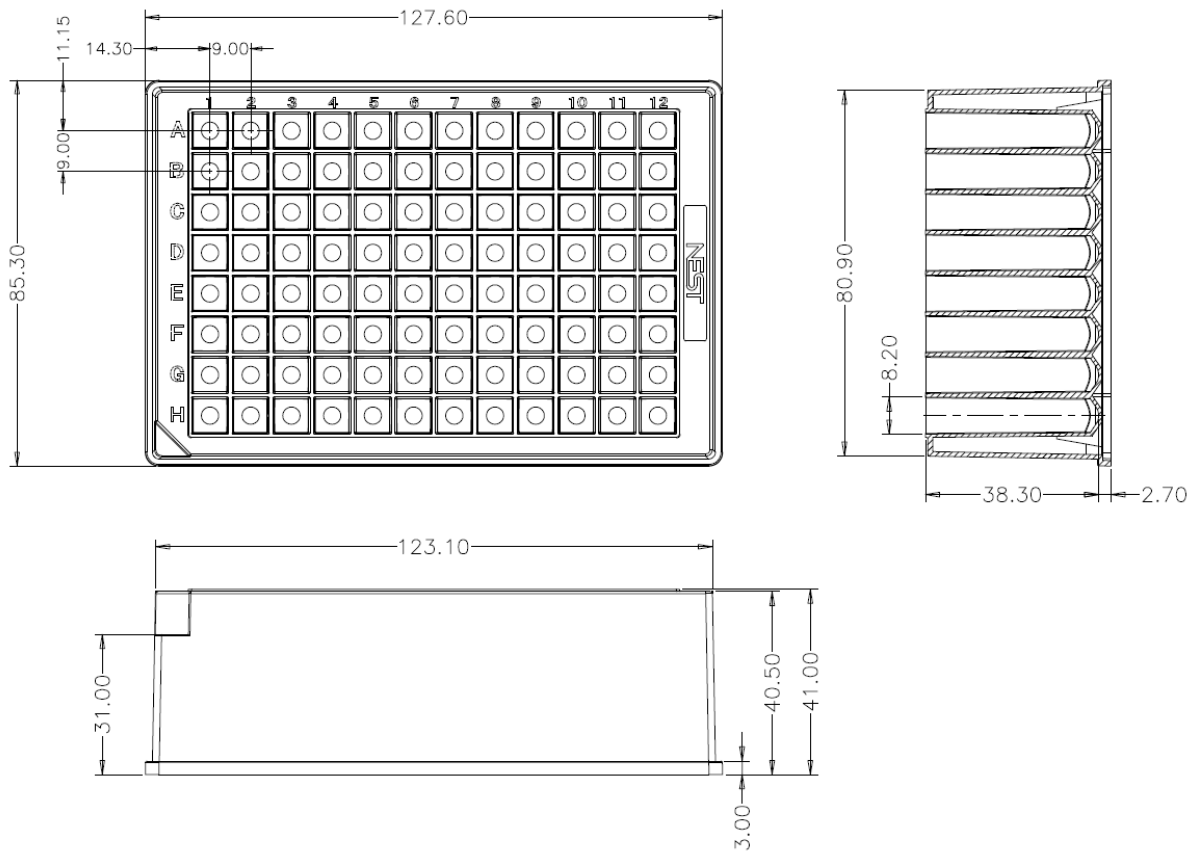

Cat.No.503001 /503501:

Cat.No. 507001 /507101: