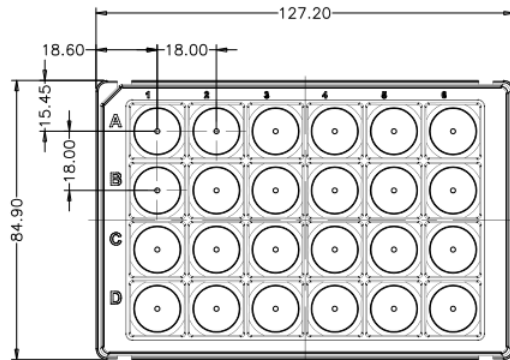

Cat.No.:510011/510001/509001:

Head Office No. 530, Xida Road, Meicun Industrial Park, Xinwu District, Wuxi, Jiangsu, China
Tel: +86+ 510-6800 6788 Email: info@nest-wuxi.com
Online: www.cell-nest.com

Oversea NEST USA (New Jersey/ Phoenix)
NEST scientific 株式会社 (Yokohama, Japan)
NEST Scientific Europe B.V (Netherlands)
Nest Scientific (MENA) FZE (Sharjah, United Arab Emirates)