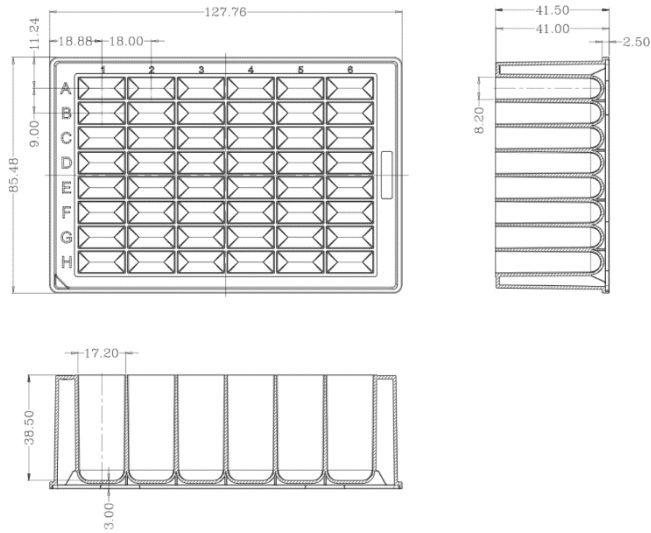

Cat.No.:504002/504062

504002

Cat.No.:501002/501062:

501002