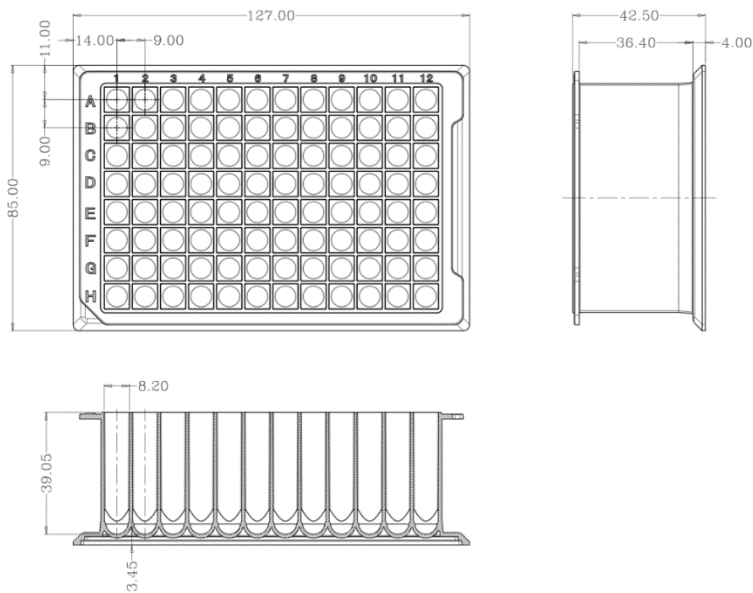

Head Office No. 530, Xida Road, Meicun Industrial Park, Xinwu District, Wuxi, Jiangsu, China
Tel: +86+ 510-6800 6788 Email: info@nest-wuxi.com
Online: www.cell-nest.com

Oversea NEST USA (New Jersey/ Phoenix)
NEST scientific 株式会社 (Yokohama, Japan)
NEST Scientific Europe B.V (Netherlands)
Nest Scientific (MENA) FZE (Sharjah, United Arab Emirates)