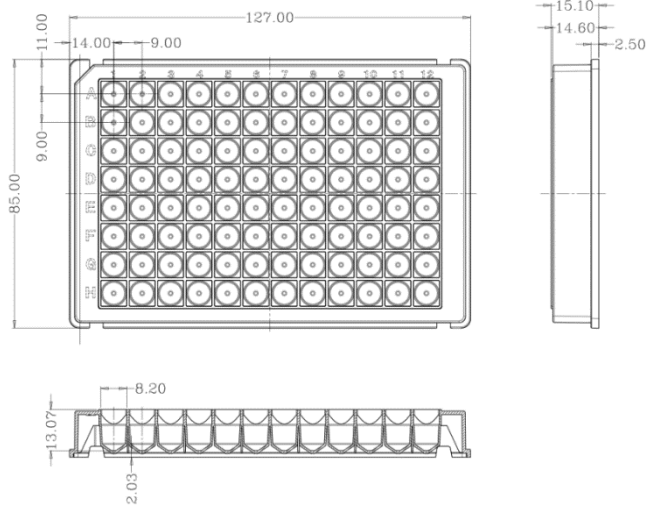

Head Office No. 530, Xida Road, Meicun Industrial Park, Xinwu District, Wuxi, Jiangsu, China
Tel: +86+ 510-6800 6788 Email: info@nest-wuxi.com
Online: www.cell-nest.com

Oversea NEST USA (New Jersey/ Phoenix)
NEST scientific 株式会社 (Yokohama, Japan)
NEST Scientific Europe B.V (Netherlands)
Nest Scientific (MENA) FZE (Sharjah, United Arab Emirates)