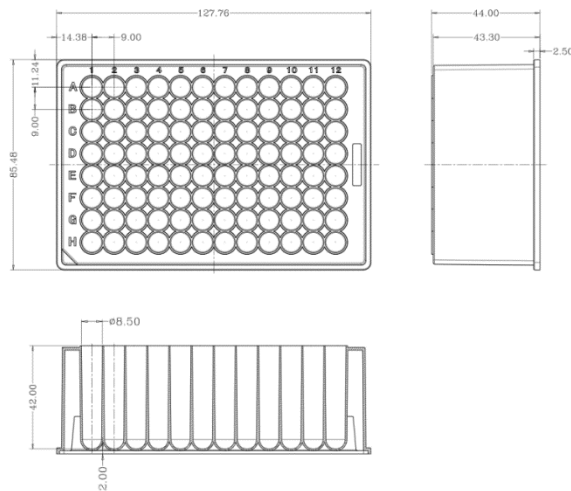

Head Office No. 530, Xida Road, Meicun Industrial Park, Xinwu District, Wuxi, Jiangsu, China
Tel: +86+ 510-6800 6788 Email: info@nest-wuxi.com
Online: www.cell-nest.com

Oversea NEST USA (New Jersey/ Phoenix)
NEST scientific 株式会社 (Yokohama, Japan)
NEST Scientific Europe B.V (Netherlands)
Nest Scientific (MENA) FZE (Sharjah, United Arab Emirates)