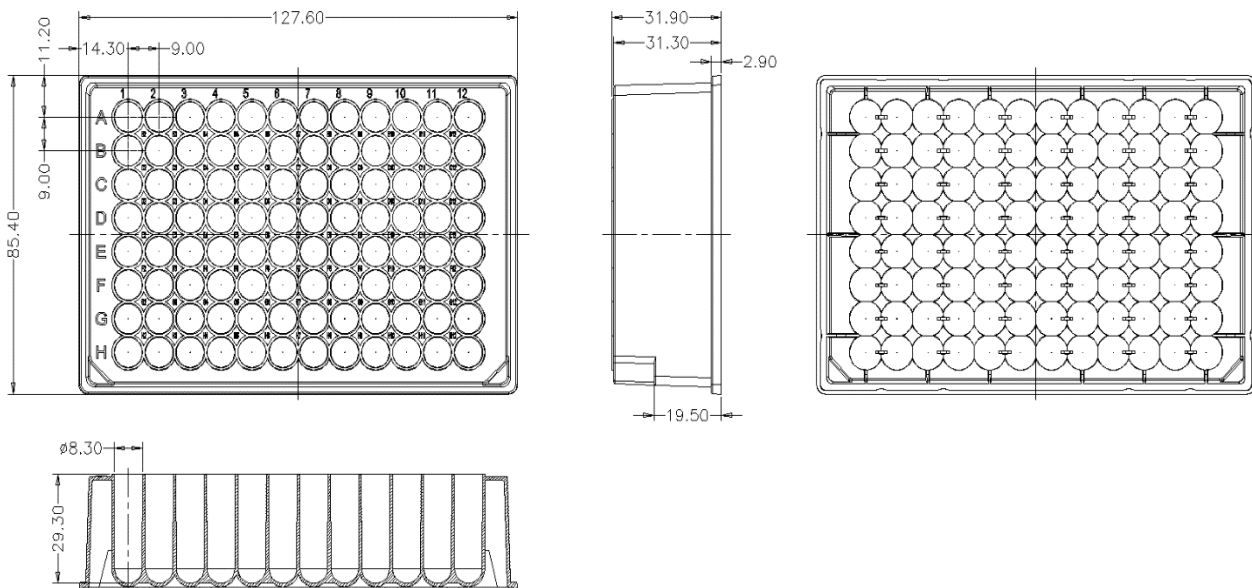

Head Office No. 530, Xida Road, Meicun Industrial Park, Xinwu District, Wuxi, Jiangsu, China
Tel: +86+ 510-6800 6788 Email: info@nest-wuxi.com
Online: www.cell-nest.com

Oversea NEST USA (New Jersey/ Phoenix)
NEST scientific 株式会社 (Yokohama, Japan)
NEST Scientific Europe B.V (Netherlands)
Nest Scientific (MENA) FZE (Sharjah, United Arab Emirates)