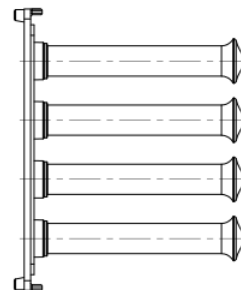

Cat.No.:510011/510001/509001:

Head Office No. 530, Xida Road, Meicun Industrial Park, Xinwu District, Wuxi, Jiangsu, China
Tel: +86+ 510-6800 6788 Email: info@nest-wuxi.com
Online: www.cell-nest.com

Oversea NEST USA (New Jersey/ Phoenix)
NEST scientific 株式会社 (Yokohama, Japan)
NEST Scientific Europe B.V (Netherlands)
Nest Scientific (MENA) FZE (Sharjah, United Arab Emirates)