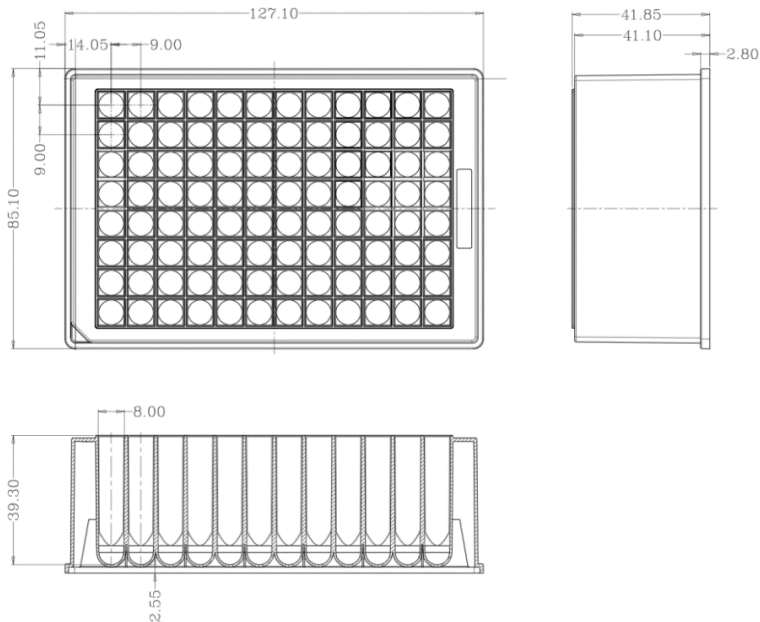

Cat.No.:503002/503062:

503002

Cat.No.:503711/503761:

503711