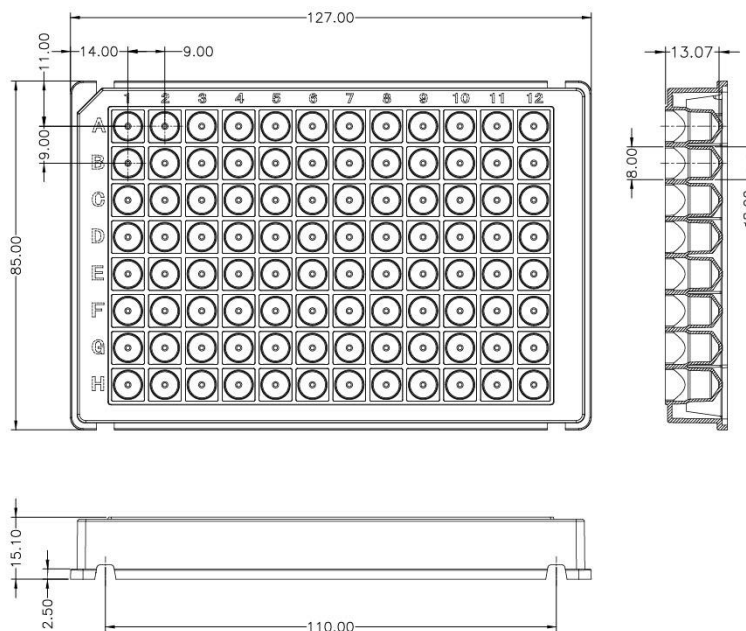

0.5 mL 96-Deep Well Plate (500621/500021):