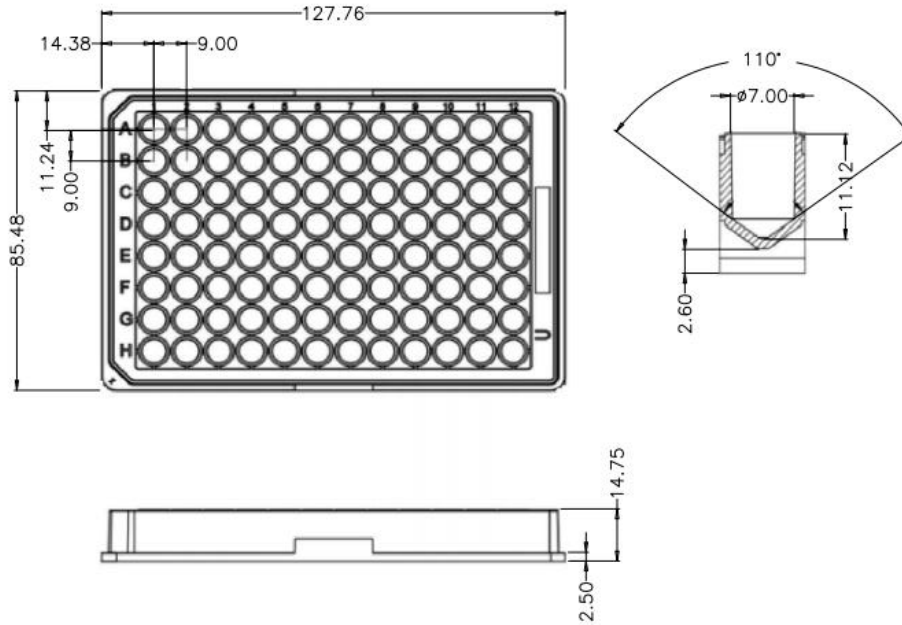

Cat.No. 500101

500101

Cat.No. 504102

504102